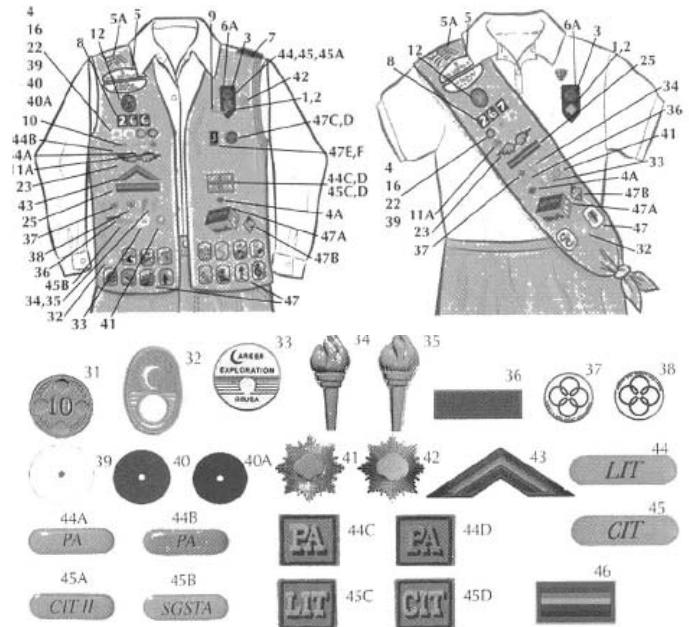

How to Wear Girl Scouts Insignia

Official on Uniforms for Girl Scout Cadette,
Girl Scout Senior & Girl Scout Ambassador

1. Girl Scout Pin: contemporary
2. Girl Scout Pin: traditional
3. World Trefoil Pin
4. Membership Star
5. 4A. Girl Scout Cookie Sale Activity Pin+
5. Girl Scout Identification Set
7. 5A. American Flag Patch
8. 6A. Cadette/Senior/Ambassador Insignia Tab
7. Patrol Leader's Cord
8. Troop Numeral
9. Membership Numeral Guards
10. Personalized I.D. Pin
13. 11A. Safety Award+
12. Troop Crests
23. Brownie Wings
25. Bridge to Cadette Girl Scouts Award
30. Badges
31. 10-year Award
32. From Dreams to Reality Award
33. Career Exploration Pin
34. Cadette Girl Scout Leadership Pin
35. Senior Girl Scout Leadership Pin
36. Community Service Bars+
37. Cadette G.S. Challenge Pin
38. Senior G.S. Challenge Pin
39. Cadette Disc for Membership Star
40. Senior Disc for Membership Star
28. 40A. Ambassador Disc for Membership Star
41. Girl Scout Silver Award+
42. Girl Scout Gold Award+
43. Bridge to Senior Girl Scouts Award
44. Leader in Training Pin+
33. 44A. Girl Scout Senior Program Aide Pin+
34. 44B. Girl Scout Cadette Program Aide Pin+
35. 44C. Girl Scout Senior Program Aide Award+
36. 44D. Girl Scout Cadette Program Aide Award
45. Counselor in Training Pin+
38. 45A. Counselor in Training II Pin+
39. 45B. Girl Scout Senior Troop Assistant Pin+
40. 45C. Leader in Training Award+
41. 45D. Counselor in Training Award+
46. Bridge to Adult Girl Scouts Award
47. Interest Project Awards
44. 47A-F Journey Awards for Girl Scout Cadettes, Girl Scout Seniors, & Girl Scout Ambassadors

+ Earned Award